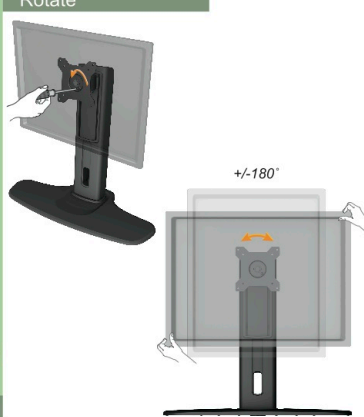

Installation Process

Swivel&Tilt / Rotate

Vertical Adjust

Tilt

Rotate

Cable Management