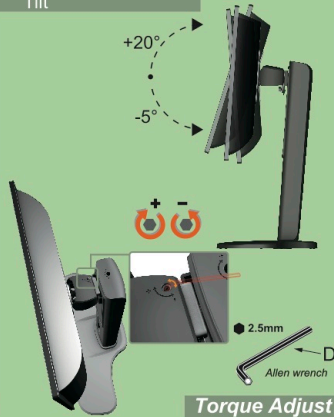

Installation Process

Swivel&Tilt / Rotate

Vertical Adjust

Tilt

Rotate

Cable Management