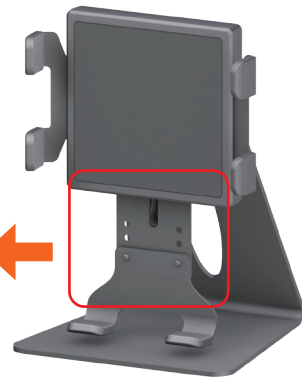

包裝零件
 Enclosed Parts
 梱包部品及びアクセサリー
 Parties cloisonnées
 Mitgelieferte Teile
 Componentes suministrados
 Peças incluídas
 Załączane Części
 Enclosed части
 Parti incluse
 Medföljande delar
 동봉한 부품

Tear off the protective mylar film from the accessory kit and have it to be well adhered to the VESA board

*2 pcs

A

adjustable length

Adjust Tilt Angle

Wall Mount Type

VESA: 75 * 75

Rotate: 360°

e-Book[®] on Lock

Rotate: ±90°

M4 screws and mounting plate are optional and not provided accessories package