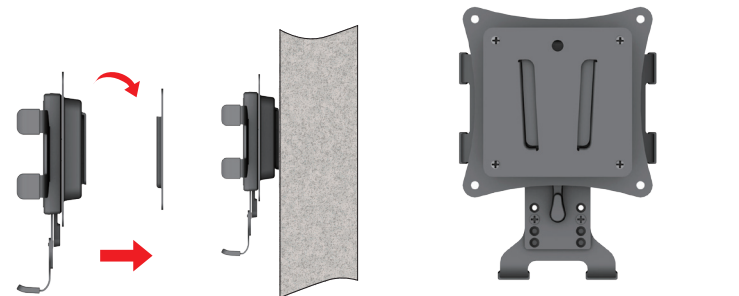

包裝零件
 Enclosed Parts
 梱包部品及びアクセサリー
 Parties cloisonnées
 Mitgelieferte Teile
 Componentes suministrados
 Peças incluídas
 Załączane Części
 Enclosed части
 Parti incluse
 Medföljande delar
 동봉한 부품

Tear off the protective mylar film from the accessory kit and have it to be well adhered to the VESA board

*2 pcs

A

adjustable length

Adjust Tilt Angle

Wall Mount Type

VESA: 75 * 75

Rotate: 360°

e-Book[®] on Lock

Rotate: ±90°

M4 screws and mounting plate are optional and not provided accessories package