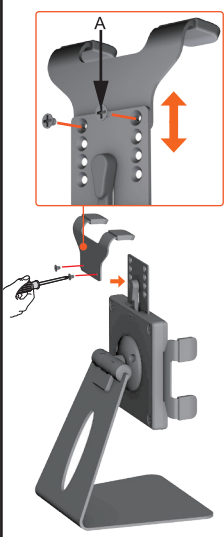

包裝零件
 Enclosed Parts
 梱包部品及びアクセサリー
 Parties cloisonnées
 Mitgelieferte Teile
 Componentes suministrados
 Peças incluídas
 Załączane Części
 Enclosed части
 Parti incluse
 Medföljande delar
 동봉한 부품

Tear off the protective mylar film from the accessory kit and have it to be well adhered to the VESA board

*2 pcs

A

adjustable length

Adjust Tilt Angle

Wall Mount Type

VESA: 75 * 75

Rotate: 360°

e-Book[®] on Lock

Rotate: ±90°

M4 screws and mounting plate are optional and not provided accessories package