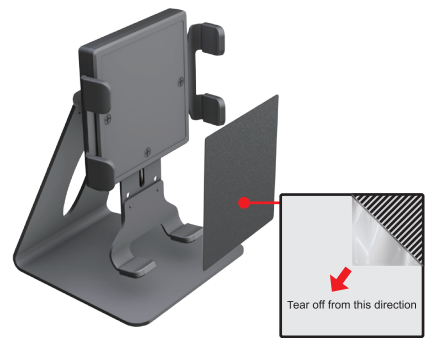

包裝零件
 Enclosed Parts
 梱包部品及びアクセサリー
 Parties cloisonnées
 Mitgelieferte Teile
 Componentes suministrados
 Peças incluídas
 Załączane Części
 Enclosed части
 Parti incluse
 Medföljande delar
 동봉한 부품

Tear off the protective mylar film from the accessory kit and have it to be well adhered to the VESA board

*2 pcs

A

adjustable length

Adjust Tilt Angle

Wall Mount Type

VESA: 75 * 75

Rotate: 360°

e-Book[®] on Lock

Rotate: ±90°

M4 screws and mounting plate are optional and not provided accessories package