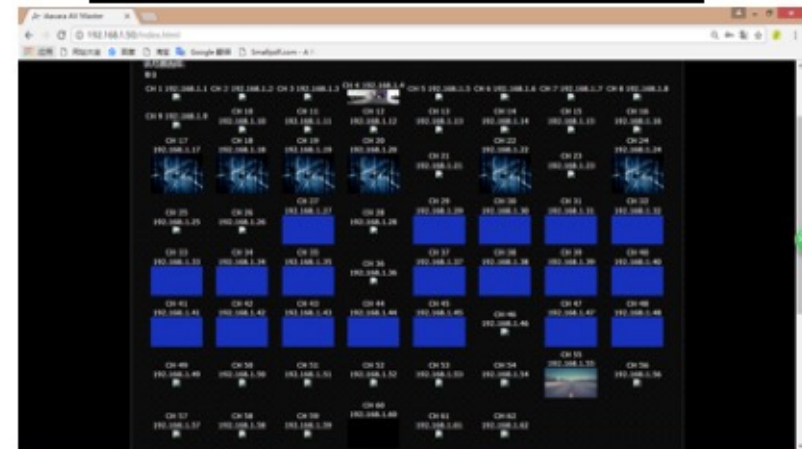

Aavara AV Master S/W