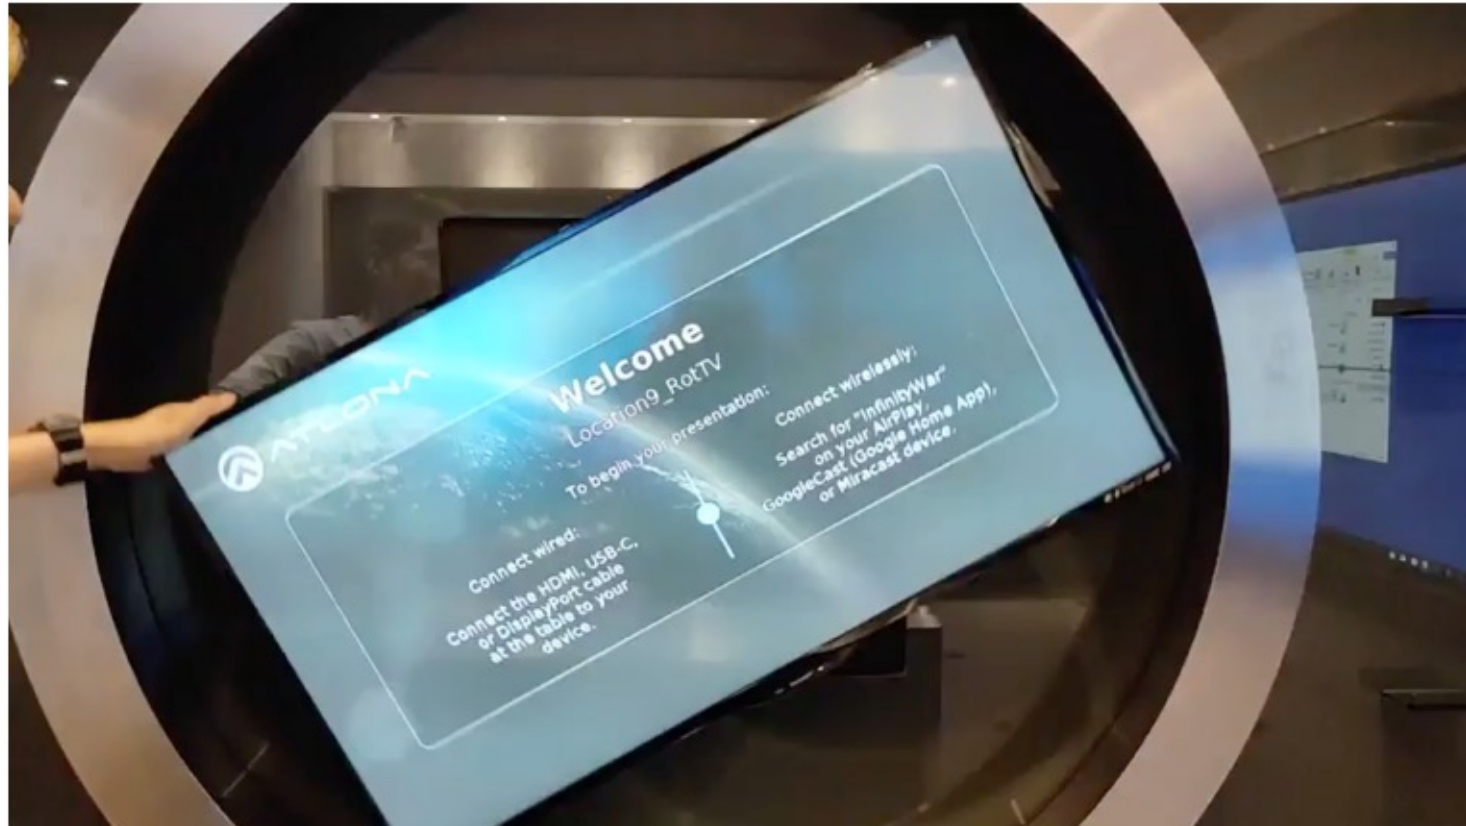

## HDMI Over IP-PB5000

AV Matrix

TX 60 , RX 90

**4K Over IP-PB9000** - 38 input x 40 output 4K Over IP matrix, BOC(Bank of China) implemented a rotation display to demo both landscape and portrait mode of iPhone full screen shown on display