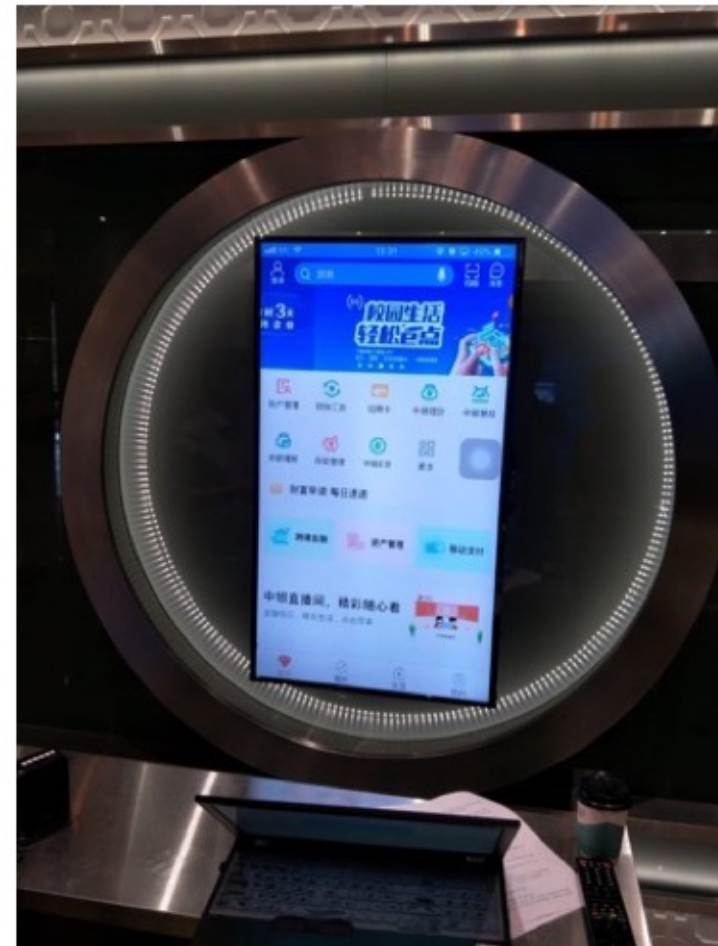

## HDMI Over IP-PB5000

AV Matrix

TX 60 , RX 90

**4K Over IP-PB9000** - 38 input x 40 output 4K Over IP matrix, BOC(Bank of China) implemented a rotation display to demo both landscape and portrait mode of iPhone full screen shown on display

# Bank Of China Spinning Display, Singapore

Challenge is when iPhone in portrait mode on a portrait display, it will look like this. ↓

With **4K Over IP-PB9000** Asymmetric videowall function

1st, to rotate video 90 degree, 2nd, scale video to cut off the black area. So it can show on a portrait display a full screen of iPhone in portrait mode. ↓