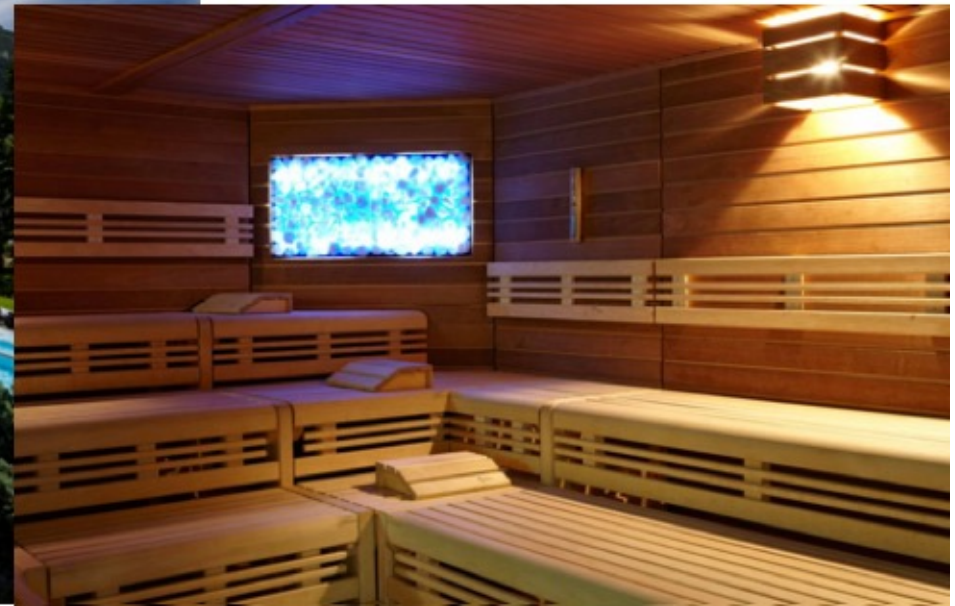

HDMI Over IP PB5000+ PoE
AV Matrix