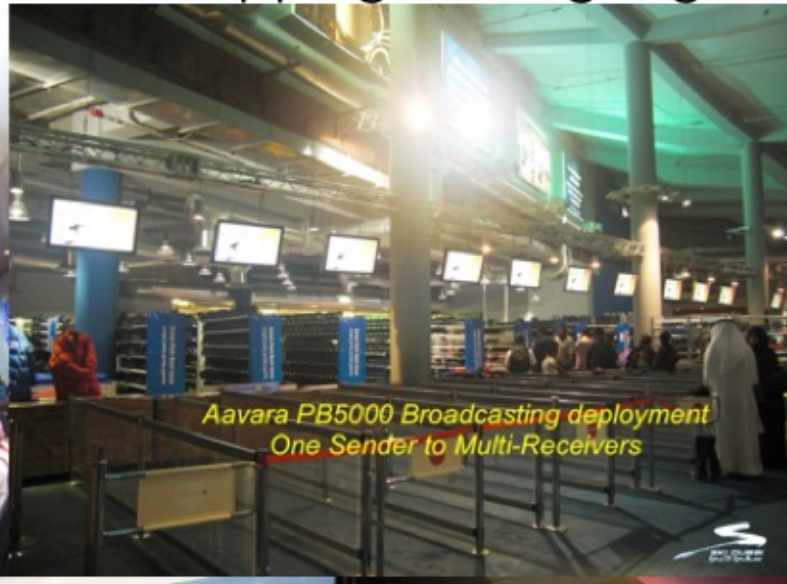

## HDMI Over IP PB5000+ PoE Ski Dubai Shopping Mall Signage System