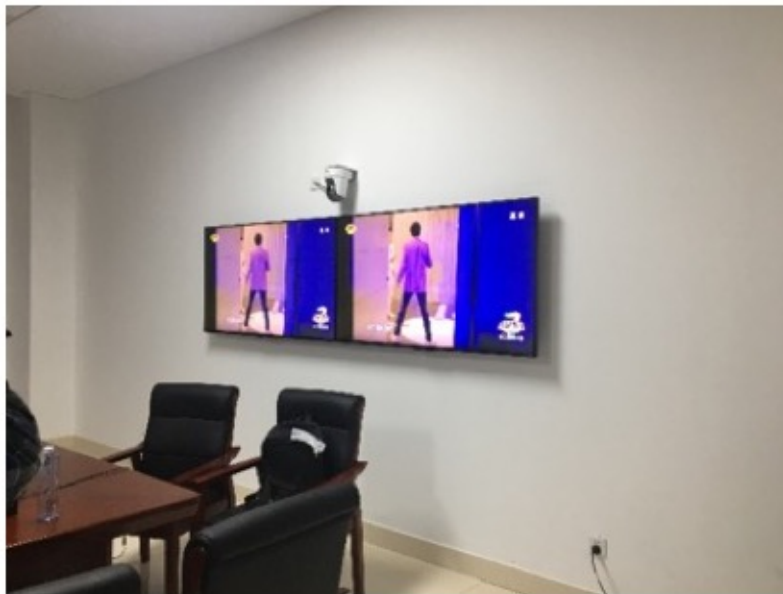

Police Station Tianjin, China

HDMI Over IP-PB5000

AV Matrix

TX 60 , RX 90