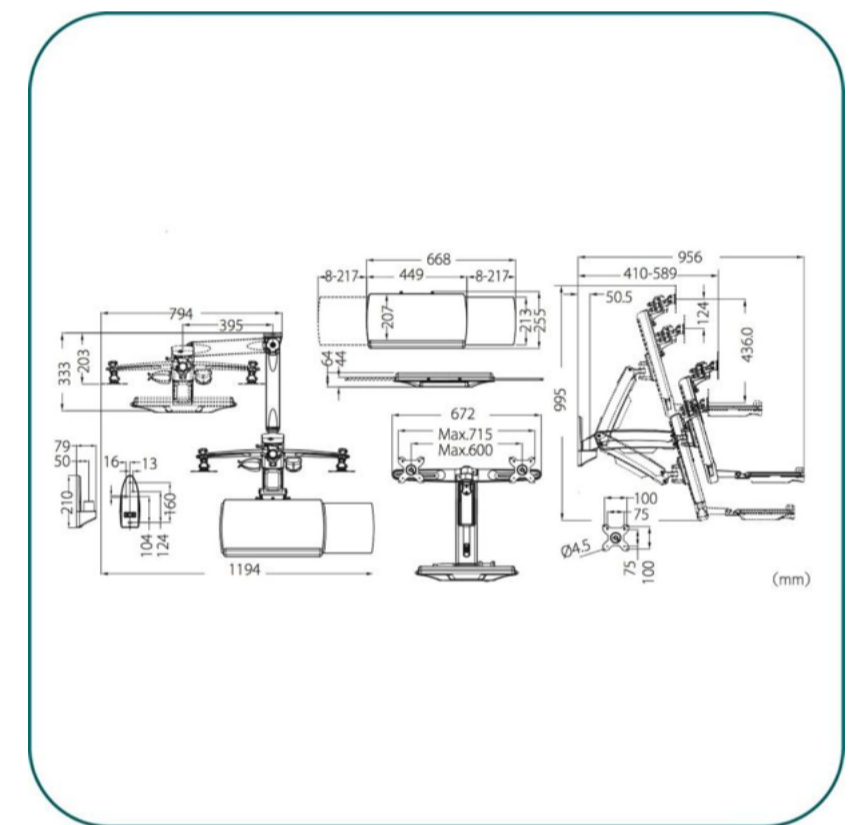

Free Style Workstation Combo System -Dual Monitor w/ 2 Pivot

WSF742

Aavara is proud to present the new release Workstation series. WSF742 is a Sit-Stand Workstation Combo System with dual monitors featuring free style height adjustment for Ergonomics. Larger angle of height adjustment makes your working space more flexible and agile.

[Workstation Main Page](#)

FEATURES

- FREE STYLE HEIGHT ADJUSTMENT FOR ERGONOMICS
- Sit-Stand Workstation Combo System with Dual Monitor
- Designed for LED/LCD display 15-24 inch with VESA 100x100mm
- Display Height Adjust range 124mm/ 4.88"
- Arm/Keyboard Tray Height Adjustment: 436mm/ 17.27"
- Arm Tilt Angle $-30^{\circ} \sim +65^{\circ}$ degree for ideal viewing angle
- Pivot Rotation: 360°
- Smart Cable Management System to align messy cables in order
- ExperTorque™ design for easy adjustment hinged by display weight
- Equipped with foldable Keyboard tray solution to save max. space

SPECS.

- Flat Panel Size: 15"-24" / 38-61cm
- Display Loading Capacity: 8kg/ 17.6lbs
- Keyboard Loading Capacity: 2.5kg/ 5.5lbs
- Display Tilt Angle: $0^{\circ} \sim 30^{\circ}$
- Display Swivel: $\pm 90^{\circ}$
- Pivot Rotation: 360°
- Keyboard Tilt: $0 \sim 90^{\circ}$
- Keyboard tray working space: 449 x 207 mm / 17.68" X 8.15"
- Smart Cable Management: Yes
- VESA Mounting: 100x100 mm/ 75x75 mm
- Display Height Adjustment: 124mm/ 4.88"
- Arm/Keyboard Tray Height Adjustment: 436mm/ 17.27"
- Screw Type: M4
- Material: Steel/ Alumimum Alloy/Plastic