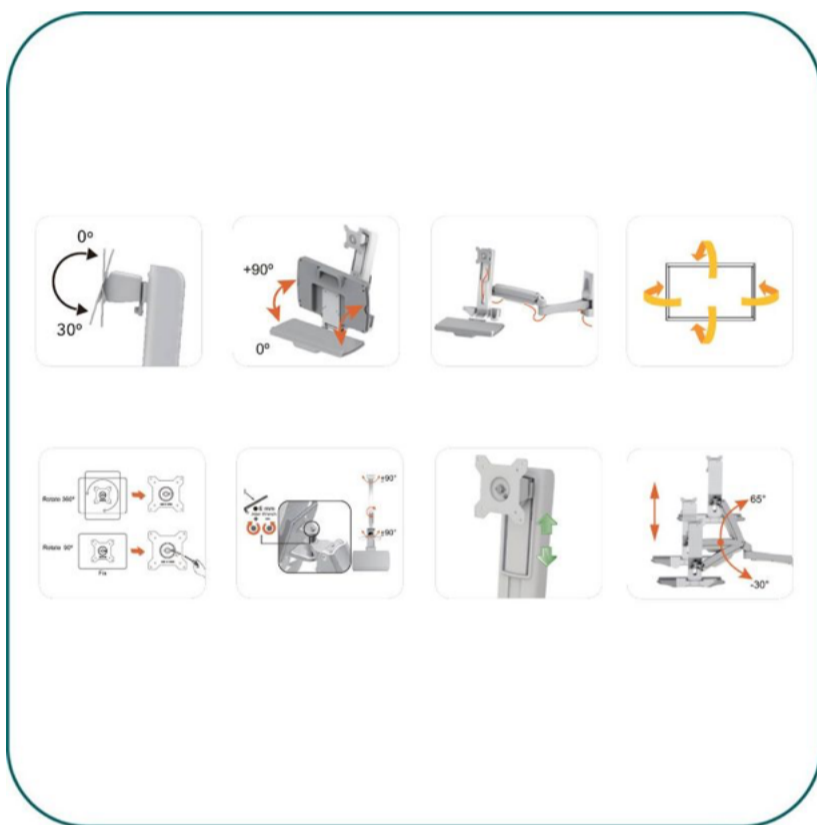

Free Style Workstation Combo System -Dual Monitor w/ 2 Pivot

WSF742

Aavara is proud to present the new release Workstation series. WSF742 is a Sit-Stand Workstation Combo System with dual monitors featuring free style height adjustment for Ergonomics. Larger angle of height adjustment makes your working space more flexible and agile.

WSF742 empowers productive and ergonomic working environment at comfortable position even without desk.

Features Arm tilt $-30^{\circ} \sim +65^{\circ}$, swivel $\pm 90^{\circ}$, rotation 360° of the display and height adjustment range up to 436mm/ 17.27" It suits any stand-alone working space lack of typical desk environment, giving the optimal solution for reforming your working scenerio. Widely deploy in Warehouse, Hospital, Clinic, Customs, Airport, Self-Service Stand, Lottery Shops, Theater and SOHO(Small Office Home Office)...etc.

[Workstation Main Page](#)

FEATURES

- FREE STYLE HEIGHT ADJUSTMENT FOR ERGONOMICS
- Sit-Stand Workstation Combo System with Dual Monitor
- Designed for LED/LCD display 15-24 inch with VESA 100x100mm
- Display Height Adjust range 124mm/ 4.88"
- Arm/Keyboard Tray Height Adjustment: 436mm/ 17.27"
- Arm Tilt Angle $-30^{\circ} \sim +65^{\circ}$ degree for ideal viewing angle
- Pivot Rotation: 360°
- Smart Cable Management System to align messy cables in order
- ExperTorque™ design for easy adjustment hinged by display weight
- Equipped with foldable Keyboard tray solution to save max. space