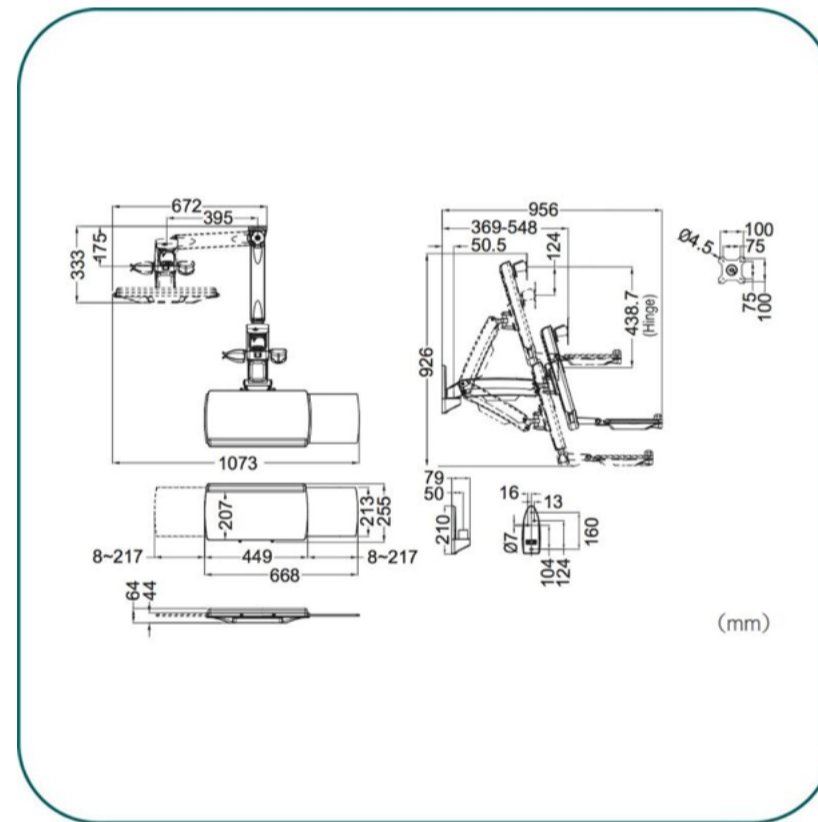

### WSF110

Aavara is proud to present the new release Workstation series. WSF110 is a Sit-Stand Workstation Combo System with 2 pivot featuring free style height adjustment for Ergonomics. Larger angle of height adjustment makes your working space more flexible and agile.

WSF110 empowers productive and ergonomic working environment at comfortable position even without desk.

Features Arm tilt  $-30^{\circ} \sim +65^{\circ}$ , swivel  $\pm 90^{\circ}$ , rotation  $360^{\circ}$  of the display and height adjustment range up to 436mm/ 17.27". It suits any stand-alone working space lack of typical desk environment, giving the optimal solution for reforming your working scenerio. Widely deploy in Warehouse, Hospital, Clinic, Customs, Airport, Self-Service Stand, Lottery Shops, Theater and SOHO(Small Office Home Office)...etc.

#### FEATURES

- FREE STYLE HEIGHT ADJUSTMENT FOR ERGONOMICS
- Sit-Stand Workstation Combo System with 2 Pivot
- Designed for LED/LCD display 15-24 inch with VESA 100x100mm
- Display Height Adjust range 124mm/ 4.88"
- Arm/Keyboard Tray Height Adjustment: 436mm/ 17.27"
- Arm Tilt Angle -  $30^{\circ} \sim +65^{\circ}$  degree for ideal viewing angle
- Pivot Rotation:  $360^{\circ}$
- Smart Cable Management System to align messy cables in order
- ExperTorque™ design for easy adjustment hinged by display weight
- Equipped with foldable Keyboard tray solution to save max. space

#### SPECS.

- Flat Panel Size: 15"-27"/ 38-68.6cm
- Display Loading Capacity: 8kgs/ 17.6lbs
- Keyboard Loading Capacity: 2.5kg/ 5.5lbs
- Display Tilt Angle:  $5^{\circ} \sim +35^{\circ}$
- Display Swivel:  $\pm 90^{\circ}$
- Pivot Rotation:  $360^{\circ}$
- Keyboard Tilt:  $0 \sim 90^{\circ}$
- Keyboard tray working space: 449 x 207 mm /17.68" X 8.15"
- Smart Cable Management: Yes
- VESA Mounting: 100x100 mm/ 75x75 mm
- Display Height Adjustment: 124mm/ 4.88"
- Arm/Keyboard Tray Height Adjustment: 436mm/ 17.27"
- Screw Type: M4
- Material: Steel/ Aluminum Alloy/Plastic