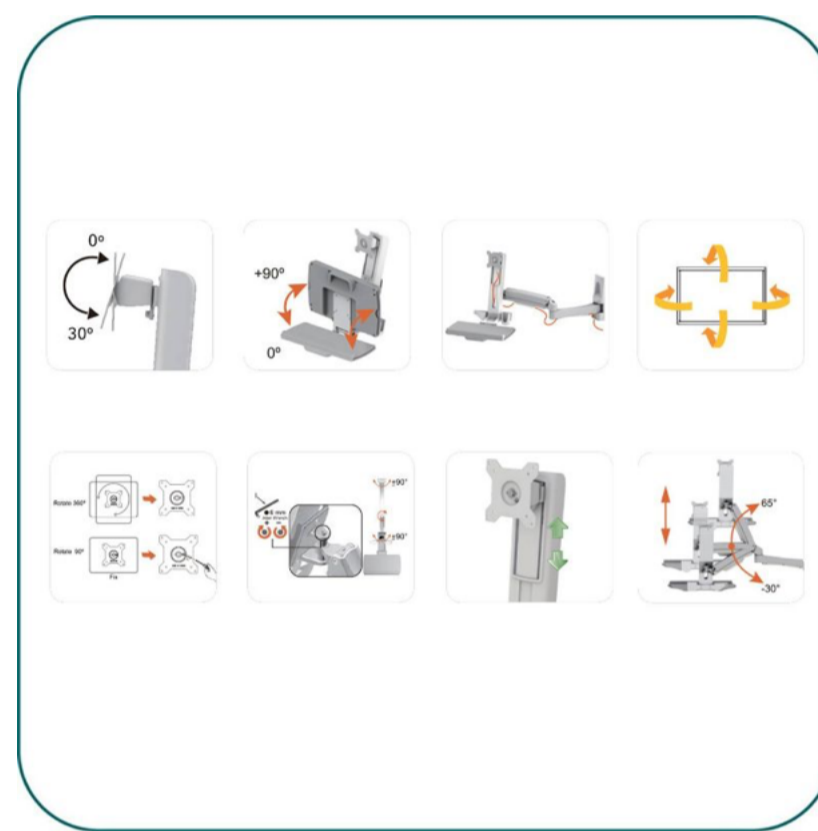

### WSF110

Aavara is proud to present the new release Workstation series. WSF110 is a Sit-Stand Workstation Combo System with 2 pivot featuring free style height adjustment for Ergonomics. Larger angle of height adjustment makes your working space more flexible and agile.

WSF110 empowers productive and ergonomic working environment at comfortable position even without desk.

Features Arm tilt  $-30^{\circ} \sim +65^{\circ}$ , swivel  $\pm 90^{\circ}$ , rotation  $360^{\circ}$  of the display and height adjustment range up to 436mm/ 17.27". It suits any stand-alone working space lack of typical desk environment, giving the optimal solution for reforming your working scenerio. Widely deploy in Warehouse, Hospital, Clinic, Customs, Airport, Self-Service Stand, Lottery Shops, Theater and SOHO(Small Office Home Office)...etc.

#### FEATURES

- FREE STYLE HEIGHT ADJUSTMENT FOR ERGONOMICS
- Sit-Stand Workstation Combo System with 2 Pivot
- Designed for LED/LCD display 15-24 inch with VESA 100x100mm
- Display Height Adjust range 124mm/ 4.88"
- Arm/Keyboard Tray Height Adjustment: 436mm/ 17.27"
- Arm Tilt Angle -  $30^{\circ} \sim +65^{\circ}$  degree for ideal viewing angle
- Pivot Rotation:  $360^{\circ}$
- Smart Cable Management System to align messy cables in order
- ExperTorque™ design for easy adjustment hinged by display weight
- Equipped with foldable Keyboard tray solution to save max. space

#### SPECS.

- Flat Panel Size: 15"-27"/ 38-68.6cm
- Display Loading Capacity: 8kgs/ 17.6lbs
- Keyboard Loading Capacity: 2.5kg/ 5.5lbs
- Display Tilt Angle:  $5^{\circ} \sim +35^{\circ}$
- Display Swivel:  $\pm 90^{\circ}$
- Pivot Rotation:  $360^{\circ}$
- Keyboard Tilt:  $0 \sim 90^{\circ}$
- Keyboard tray working space: 449 x 207 mm /17.68" X 8.15"
- Smart Cable Management: Yes
- VESA Mounting: 100x100 mm/ 75x75 mm
- Display Height Adjustment: 124mm/ 4.88"
- Arm/Keyboard Tray Height Adjustment: 436mm/ 17.27"
- Screw Type: M4
- Material: Steel/ Aluminum Alloy/Plastic