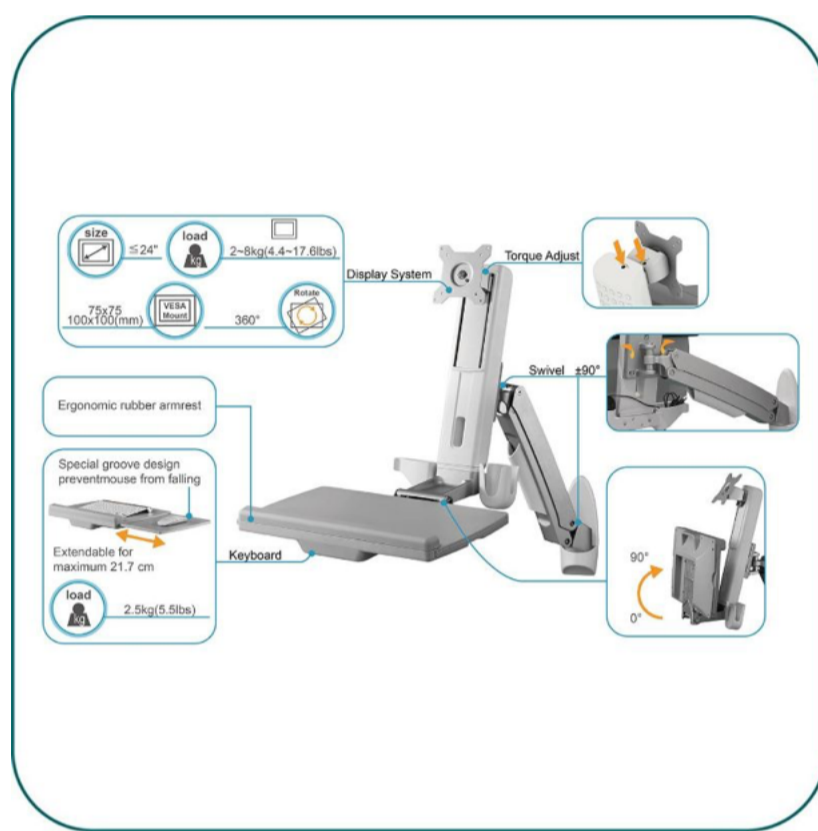

### WSF110

Aavara is proud to present the new release Workstation series. WSF110 is a Sit-Stand Workstation Combo System with 2 pivot featuring free style height adjustment for Ergonomics. Larger angle of height adjustment makes your working space more flexible and agile.

WSF110 empowers productive and ergonomic working environment at comfortable position even without desk.

Features Arm tilt  $-30^{\circ} \sim +65^{\circ}$ , swivel  $\pm 90^{\circ}$ , rotation  $360^{\circ}$  of the display and height adjustment range up to 436mm/ 17.27". It suits any stand-alone working space lack of typical desk environment, giving the optimal solution for reforming your working scenerio. Widely deploy in Warehouse, Hospital, Clinic, Customs, Airport, Self-Service Stand, Lottery Shops, Theater and SOHO(Small Office Home Office)...etc.

#### FEATURES

- FREE STYLE HEIGHT ADJUSTMENT FOR ERGONOMICS
- Sit-Stand Workstation Combo System with 2 Pivot
- Designed for LED/LCD display 15-24 inch with VESA 100x100mm
- Display Height Adjust range 124mm/ 4.88"
- Arm/Keyboard Tray Height Adjustment: 436mm/ 17.27"
- Arm Tilt Angle -  $30^{\circ} \sim +65^{\circ}$  degree for ideal viewing angle
- Pivot Rotation:  $360^{\circ}$
- Smart Cable Management System to align messy cables in order
- ExperTorque™ design for easy adjustment hinged by display weight
- Equipped with foldable Keyboard tray solution to save max. space

#### SPECS.

- Flat Panel Size: 15"-27"/ 38-68.6cm
- Display Loading Capacity: 8kgs/ 17.6lbs
- Keyboard Loading Capacity: 2.5kg/ 5.5lbs
- Display Tilt Angle:  $5^{\circ} \sim +35^{\circ}$
- Display Swivel:  $\pm 90^{\circ}$
- Pivot Rotation:  $360^{\circ}$
- Keyboard Tilt:  $0 \sim 90^{\circ}$
- Keyboard tray working space: 449 x 207 mm /17.68" X 8.15"
- Smart Cable Management: Yes
- VESA Mounting: 100x100 mm/ 75x75 mm
- Display Height Adjustment: 124mm/ 4.88"
- Arm/Keyboard Tray Height Adjustment: 436mm/ 17.27"
- Screw Type: M4
- Material: Steel/ Aluminum Alloy/Plastic