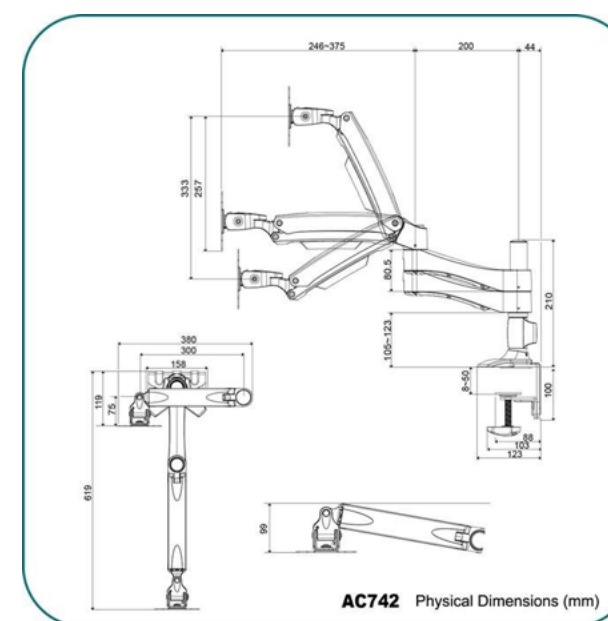

Aavara Free-style Dual Monitor stand, featuring height adjustment for ergonomics. With the wide angle of  $-30^{\circ}$ (down)  $\sim +65^{\circ}$ (up) Arm Tilt,  $\pm 90^{\circ}$  arm swivel and a  $360^{\circ}$  rotation, easily to tilt your best viewing angles for screens without any efforts. It supports VESA 100x100/75x75mm display and ExperTorque™ technology enables adjustment of the screens hinged by its weight.

### FEATURES

- FREE STYLE HEIGHT ADJUSTMENT FOR ERGONOMICS
- Designed for Dual LED/LCD display 15-24 inch with VESA 100x100mm
- Dual LED/LCD Monitor Stand with four Arms in 3 Pivot
- Monitor Tilt Angle  $-20^{\circ}$ (down) $\sim 90^{\circ}$ (up) for ideal viewing angle
- Monitor Swivel ANGLE  $\pm 90^{\circ}$  for ideal viewing angle
- Arm Tilt Angle  $-30^{\circ}$ (down)  $\sim +65^{\circ}$ (up) range up to 315 mm / 12.4"
- Smart Cable Management System to align messy cables in order
- ExperTorque™ design for easy adjustment hinged by monitor weight
- VESA COMPATIBLE 100\*100mm / 75\*75mm
- Optional accessory
  - [Keyboard Tray AKT01](#)
  - [NoteBook Tray ANT01](#)

### SPECS.

- Flat Panel Size:15"-32"
- Loading Capacity:10Kg/ 22lbs(per display)
- Monitor Tilt Angle: $-20^{\circ}$  (down)  $\sim 90^{\circ}$ (up)
- Swivel Angle: $\pm 90^{\circ}$
- Arm Tilt Angle:  $-30^{\circ}$ (down)  $\sim +65^{\circ}$ (up)
- Arm Height Adjustment Range up to 315 mm / 12.4"
- Rotation: $360^{\circ}$
- Smart Cable Management:Yes
- Screw Type:M4
- ExperTorque™ :ExperTorque™ design for easy adjustment hinged by monitor weight
- VESA Mounting:100x100mm/ 75x75mm
- Material:Steel/Aluminum Alloy/Plastic