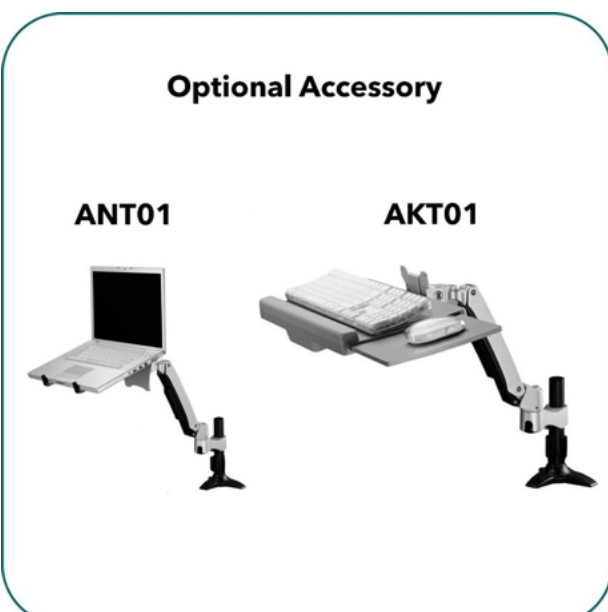

Aavara Free-style Dual Monitor stand, featuring height adjustment for ergonomics. With the wide angle of  $-30^{\circ}$ (down)  $\sim +65^{\circ}$ (up) Arm Tilt,  $\pm 90^{\circ}$  arm swivel and a  $360^{\circ}$  rotation, easily to tilt your best viewing angles for screens without any efforts. It supports VESA 100x100/75x75mm display and ExperTorque™ technology enables adjustment of the screens hinged by its weight.

### AC742

Free Style Dual Monitor Stand 5 Pivot  
- Clamp base

### FEATURES

- FREE STYLE HEIGHT ADJUSTMENT FOR ERGONOMICS
- Designed for Dual LED/LCD display 15-24 inch with VESA 100x100mm
- Dual LED/LCD Monitor Stand with four Arms in 3 Pivot
- Monitor Tilt Angle  $-20^{\circ}$ (down) $\sim 90^{\circ}$ (up) for ideal viewing angle
- Monitor Swivel ANGLE  $\pm 90^{\circ}$  for ideal viewing angle
- Arm Tilt Angle  $-30^{\circ}$ (down)  $\sim +65^{\circ}$ (up) range up to 315 mm / 12.4"
- Smart Cable Management System to align messy cables in order
- ExperTorque™ design for easy adjustment hinged by monitor weight
- VESA COMPATIBLE 100\*100mm / 75\*75mm
- Optional accessory
  - [Keyboard Tray AKT01](#)
  - [NoteBook Tray ANT01](#)

### SPECS.

- Flat Panel Size:15"-32"
- Loading Capacity:10Kg/ 22lbs(per display)
- Monitor Tilt Angle: $-20^{\circ}$  (down)  $\sim 90^{\circ}$ (up)
- Swivel Angle: $\pm 90^{\circ}$
- Arm Tilt Angle:  $-30^{\circ}$ (down)  $\sim +65^{\circ}$ (up)
- Arm Height Adjustment Range up to 315 mm / 12.4"
- Rotation: $360^{\circ}$
- Smart Cable Management:Yes
- Screw Type:M4
- ExperTorque™ :ExperTorque™ design for easy adjustment hinged by monitor weight
- VESA Mounting:100x100mm/ 75x75mm
- Material:Steel/Aluminum Alloy/Plastic