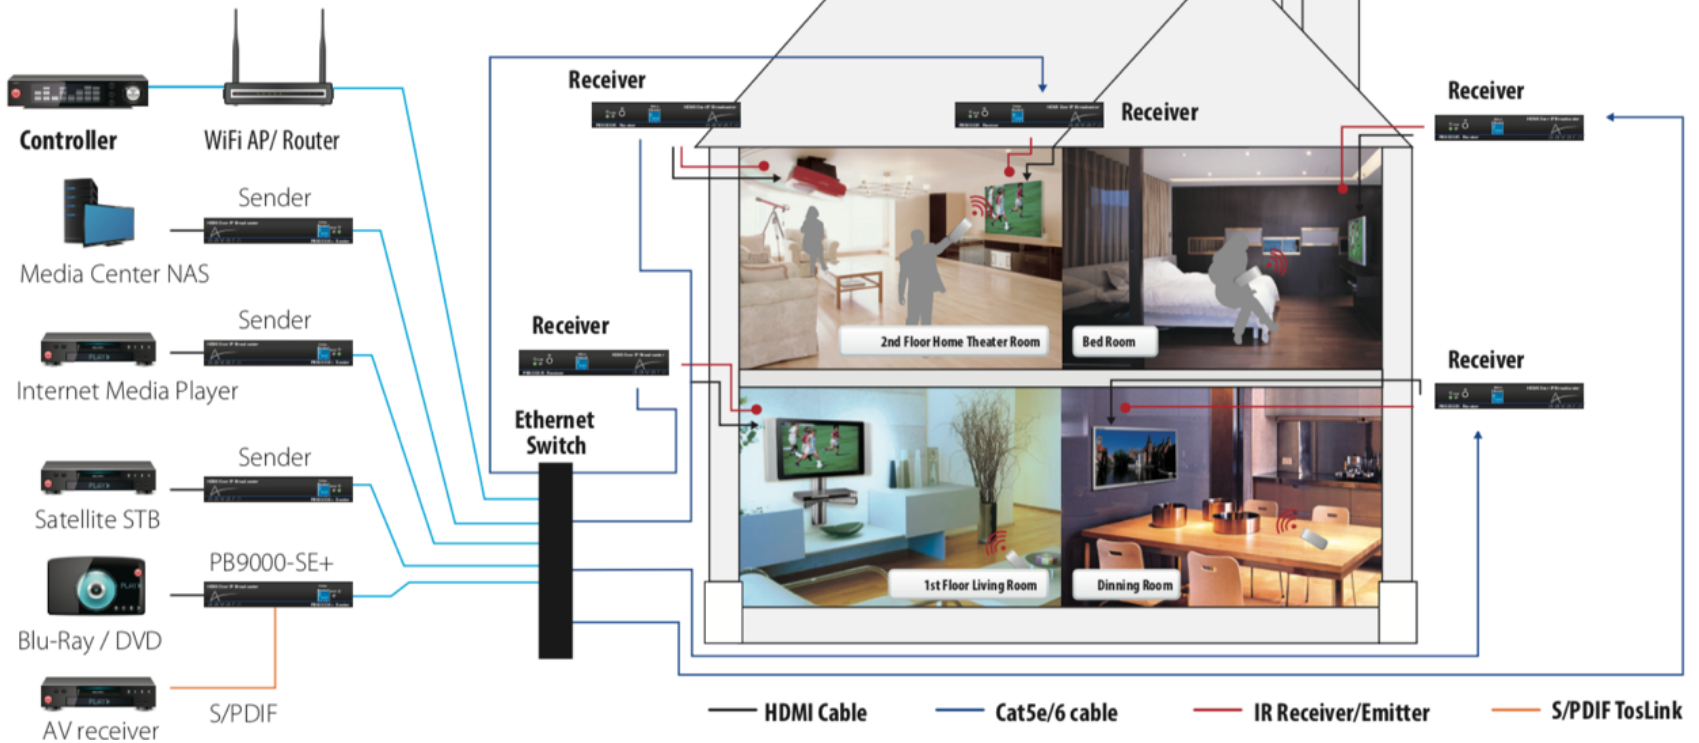

USB IP KVM

HDR

HDCP 2.2

Way to Control

AV Master Web Control

3rd Party Controller Integration

Keyboard HotKeys Control

IR Remote Control

Scalable & Flexible Digital Signage/Meeting Room/VideoWall

3rd Party Controller Integration

Residential AV Matrix

SAVANT

Control4

AMX

CRESTRON

RTI

ELAN

Neets

COMMAND FUSION

Extron

PB9000 4K Over IP PB9000-SE+

2160p 30Hz
7.1 ch Audio
aavara
4K
OVER IP

HDMI In | HDMI Loop out
S/PDIF TOSLINK

HDMI Loopout

S/PDIF Out

AV Matrix

VideoWall

USB IP KVM

HDR

HDCP 2.2

Way to Control

AV Master Web Control