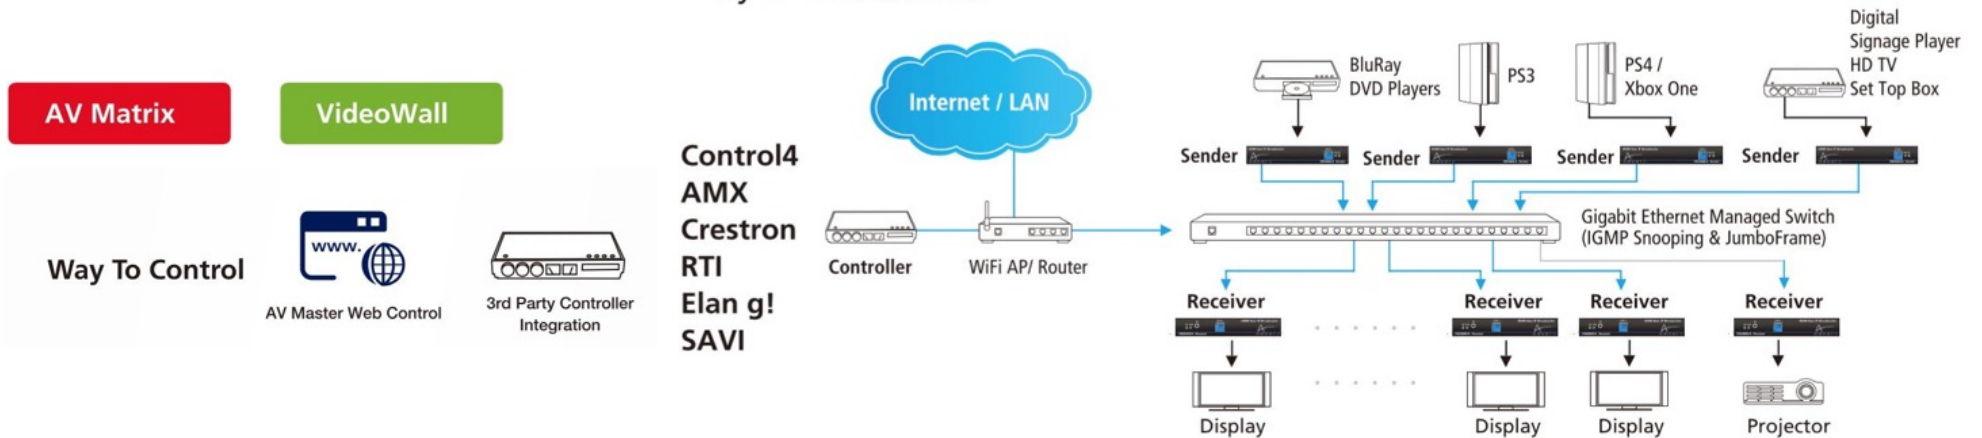

On Screen Control

Touch Control Panel Control

Aavara®
PB9000 family
PB5000+

PC/NB Control

Tablet / Smart Phone Control

AV Matrix
Video Snapshot
VideoWall
OSD
RS-232 Command

Centralized IP KVM

Aavara® AV Solution Lineup

- **PD3000** Daisy Chain Broadcaster
 - **PB5000** HDMI Over IP
 - **PB9000 Family** 4K Over IP

Daisy-Chain Topology

100M Point to Point

1000M or Longer

1080p Video

HD Audio

IR/RS-232 Pass-Thru

1920x1200 DVI

1 to Many Tree Topology Distribution

HDMI Over IP MultiCasting/ VideoWall **PB5000+**

- HDMI Over IP
- 1080p Full HD
- IR Control Pass Thru
- RS-232 UniCast Broadcast
- Video Mode Switching
- EDID Copy
- HDCP compliant
- PC DVI compatible
- Multi-Casting
- Plug and Play

Controller driver provided, allow controller control Aavara Box directly by IP commands

HDMI Over IP Product Line UP

Thank You

www.aavara.com