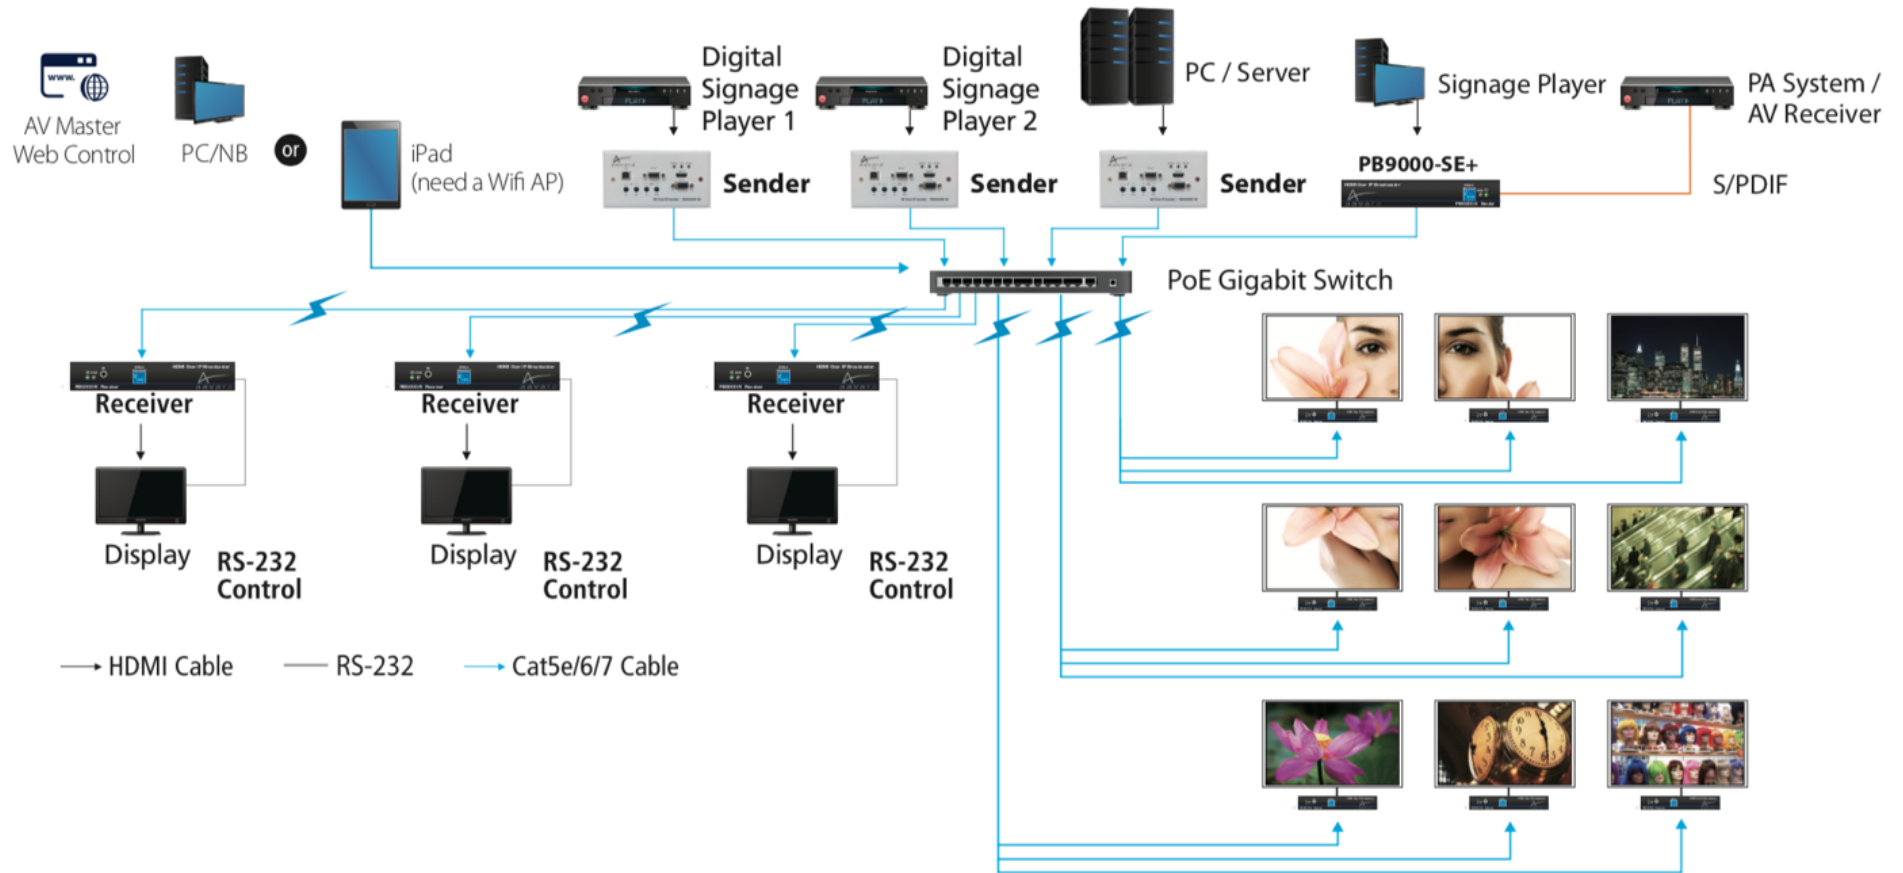

Wall Plate Form Factor

- Power from PoE
- Aavara AV Master Web Control interface
- Major Controller Integration:

Extron, AMX, Crestron, RTI, SAVANT, Control4,

Elan g!, Neets and more.

- CEC Pass-Thru & IP Command Control

- USB 2.0 Pass-Thru

- VideoWall Easy Setup

- Asymmetric VideoWall

Support

PB9000 4K Over IP

PB9000W-SE

AV Matrix

VideoWall

USB IP KVM

HDR

HDCP 2.2

Way to Control

AV Master Web Control

3rd Party Controller Integration

Keyboard HotKeys Control

IR Remote Control

Scalable & Flexible Digital Signage/Meeting Room/VideoWall

3rd Party Controller Integration

Residential AV Matrix

SAVANT

Control4

AMX

CRESTRON

RTI