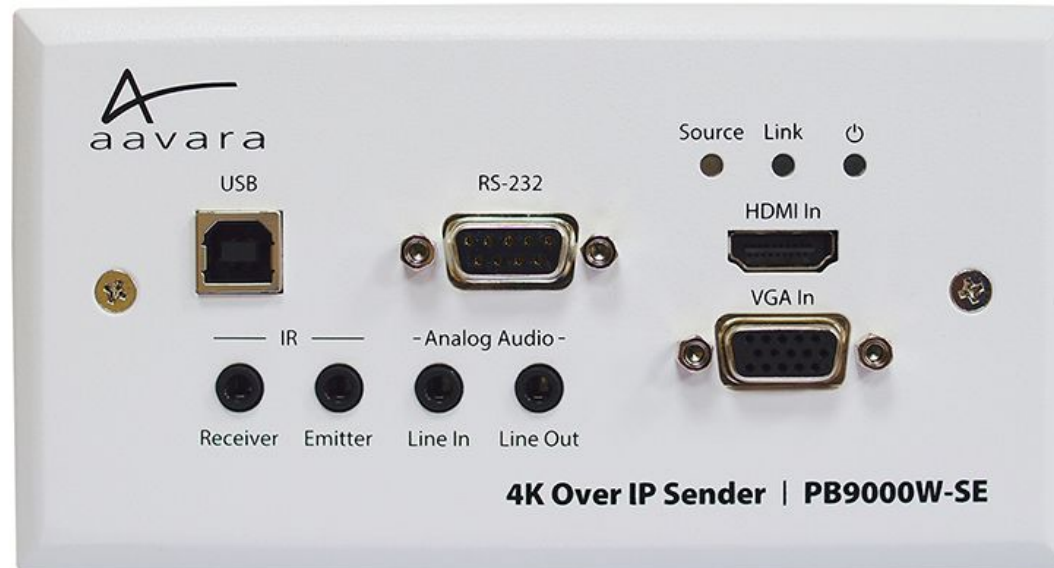

Aavara® AV over IP Solution

PB9000 Senders Family

- PB9000W-SE
- PB9000-SE+
- PB9000HD-SE
- PB9000-SE

Leading the edge of AV Integration

3rd Party Controller Integration

Faciliate Integration with global System Controllers to Control Aavara® AV over IP for AV Matrix Switching

Wall Plate Form Factor

- Power from PoE
- Aavara AV Master Web Control interface
- Major Controller Integration:

Extron, AMX, Crestron, RTI, SAVANT, Control4,

Elan g!, Neets and more.

- CEC Pass-Thru & IP Command Control

- USB 2.0 Pass-Thru

- VideoWall Easy Setup

- Asymmetric VideoWall

Support

PB9000 4K Over IP

PB9000W-SE

AV Matrix

VideoWall