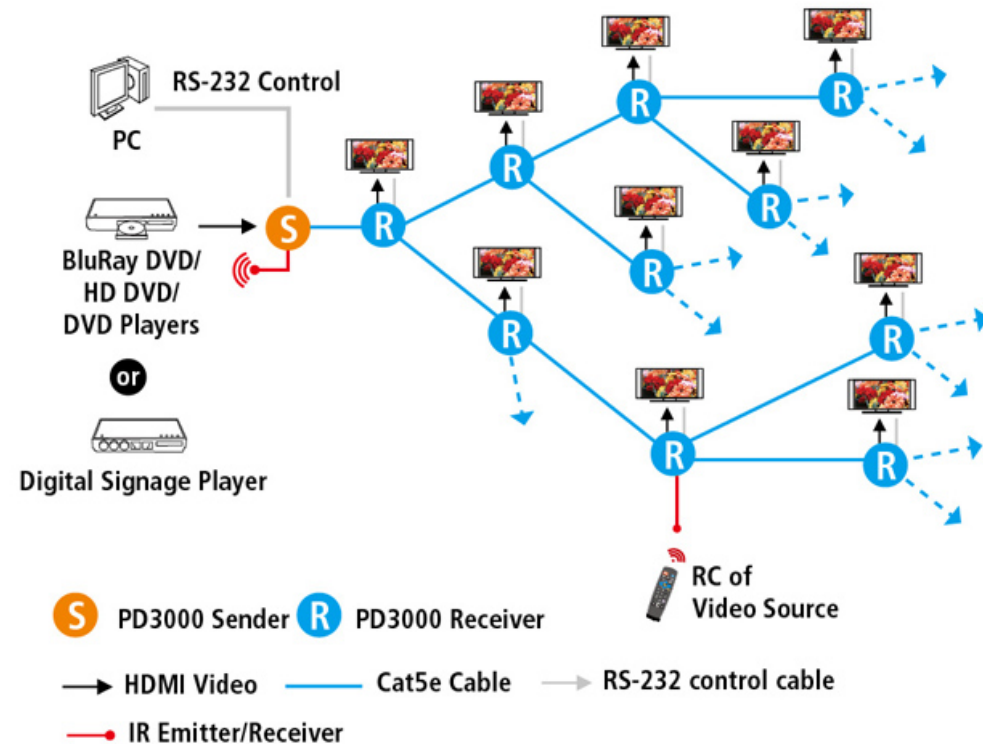

PB9000W-SE

- 4K Over IP Wall Plate Sender, EU Wall Plate form factor, HDMI/ VGA dual Input
- PoE power only

PB9000-RE

- 4K Over IP receiver with HDMI/VGA dual output

Why Aavara® AV-over-IP Solution?

Our Advantaages

On Screen Control

Touch Control Panel Control

Aavara®
PB9000 family
PB5000+

PC/NB Control

Tablet / Smart Phone Control

AV Matrix
Video Snapshot
VideoWall
OSD
RS-232 Command

Centralized IP KVM

Aavara® AV Solution Lineup

- **PD3000** Daisy Chain Broadcaster
 - **PB5000** HDMI Over IP
 - **PB9000 Family** 4K Over IP

Daisy-Chain Topology

100M Point to Point

1000M or Longer

1080p Video

HD Audio

IR/RS-232 Pass-Thru

1920x1200 DVI

1 to Many Tree Topology Distribution

HDMI Over IP MultiCasting/ VideoWall **PB5000+**

- HDMI Over IP
- 1080p Full HD
- IR Control Pass Thru
- RS-232 UniCast Broadcast
- Video Mode Switching
- EDID Copy
- HDCP compliant
- PC DVI compatible
- Multi-Casting
- Plug and Play