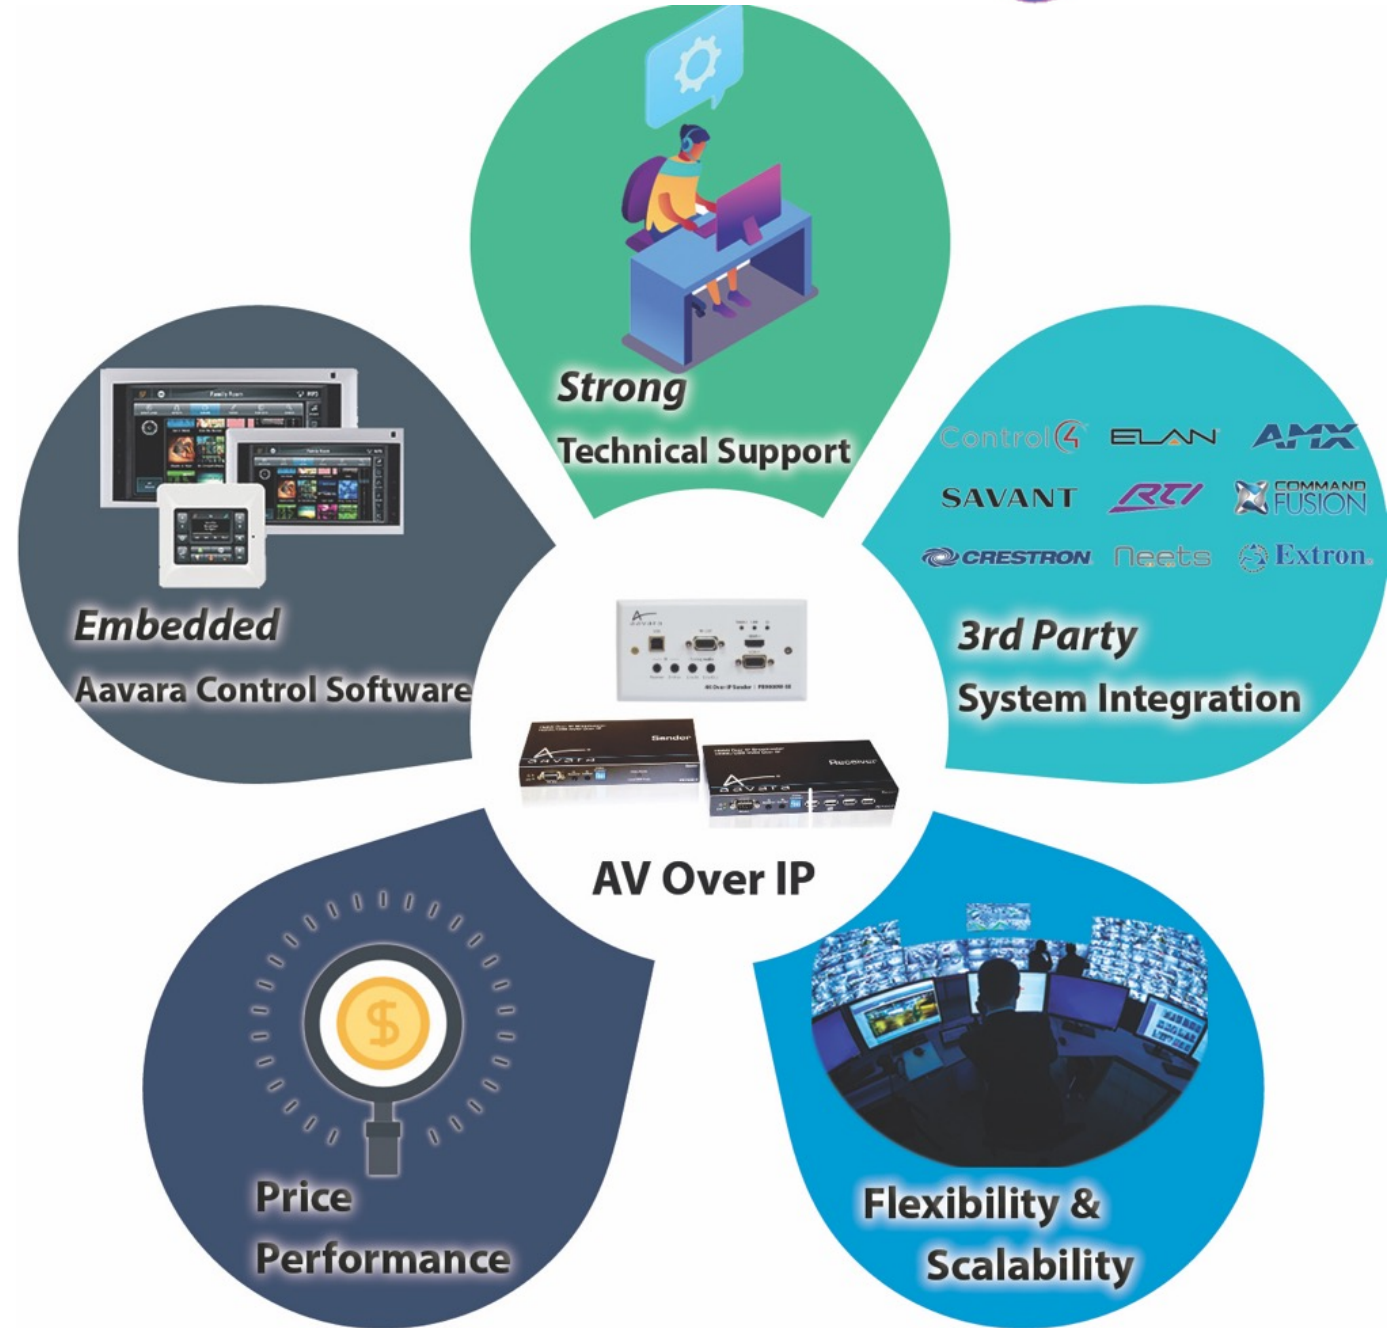

ELAN

Neets

COMMAND FUSION

Extron

PB9000 4K Over IP PB9000-SE+

2160p 30Hz
7.1 ch Audio
aavara
4K
OVER IP

HDMI In | HDMI Loop out
S/PDIF TOSLINK

HDMI Loopout

3rd Party Controller Integration

Keyboard HotKeys Control

IR Remote Control

PB9000-SE+

- 4K Over IP Sender with HDMI Loopout, S/PDIF Fiber Digital Audio out

PB9000HD-SE

- 1080p Over IP Sender with HDMI/VGA dual input
- Work with PB9000-RE receiver that convert 1080p input to 4K output

PB9000W-SE

- 4K Over IP Wall Plate Sender, EU Wall Plate form factor, HDMI/ VGA dual Input
- PoE power only

PB9000-RE

- 4K Over IP receiver with HDMI/VGA dual output

Why Aavara® AV-over-IP Solution?

Our Advantaages

On Screen Control

Touch Control Panel Control

Aavara®
PB9000 family
PB5000+

PC/NB Control

Tablet / Smart Phone Control

AV Matrix
Video Snapshot
VideoWall
OSD
RS-232 Command

Centralized IP KVM

Aavara® AV Solution Lineup