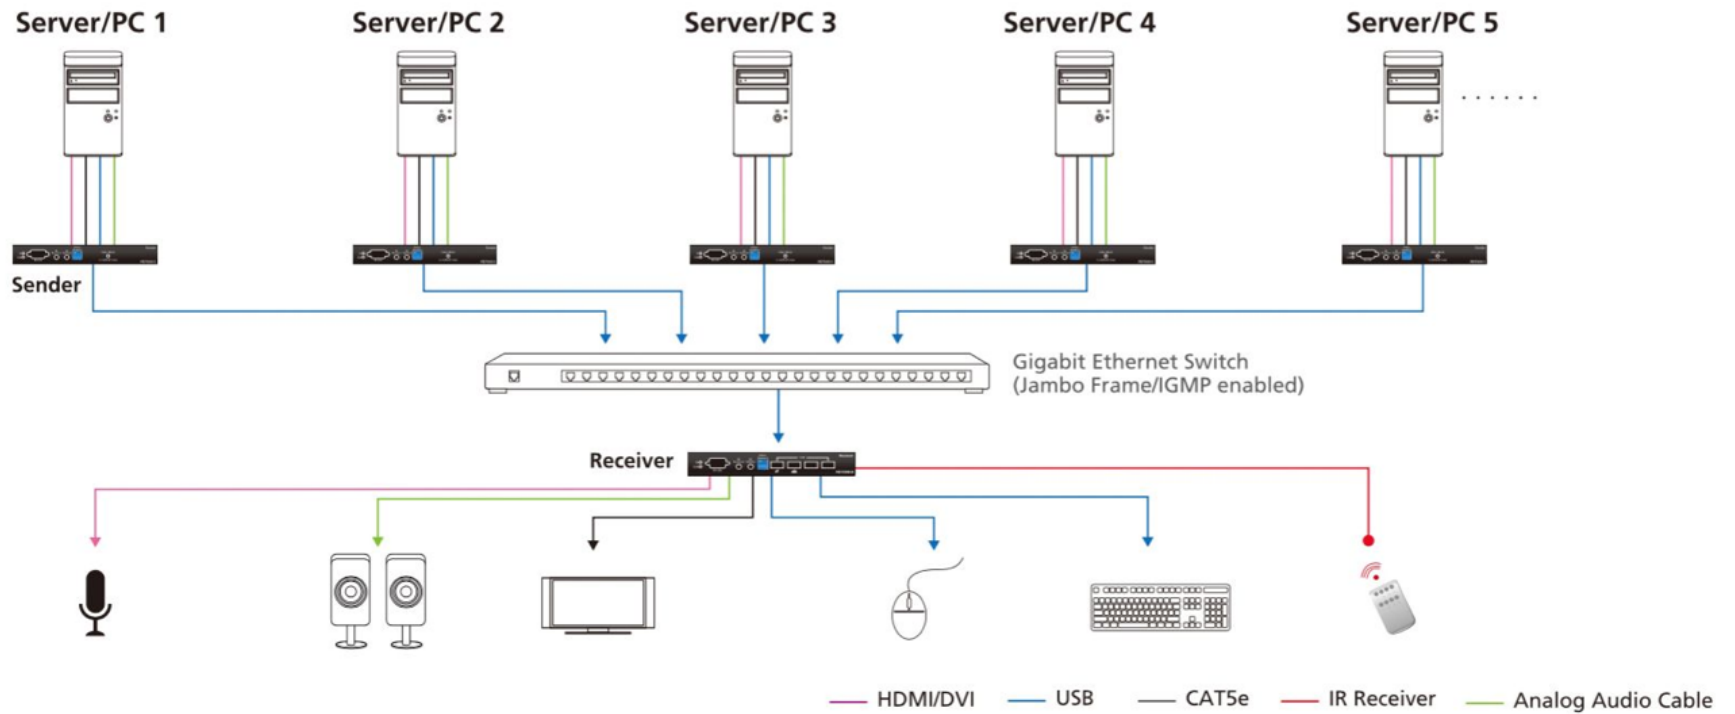

PB9000W-SE

- 4K Over IP Wall Plate Sender, EU Wall Plate form factor, HDMI/ VGA dual Input
- PoE power only

PB9000-RE

- 4K Over IP receiver with HDMI/VGA dual output

Why Aavara® AV-over-IP Solution?

Our Advantaages

On Screen Control

Touch Control Panel Control

Aavara®
PB9000 family
PB5000+

PC/NB Control

Tablet / Smart Phone Control

AV Matrix
Video Snapshot
VideoWall
OSD
RS-232 Command

Centralized IP KVM

Aavara® AV Solution Lineup

- **PD3000** Daisy Chain Broadcaster
 - **PB5000** HDMI Over IP
 - **PB9000 Family** 4K Over IP

Daisy-Chain Topology

100M Point to Point

1000M or Longer

1080p Video

HD Audio

IR/RS-232 Pass-Thru

1920x1200 DVI

1 to Many Tree Topology Distribution

HDMI Over IP MultiCasting/ VideoWall **PB5000+**

- HDMI Over IP
- 1080p Full HD
- IR Control Pass Thru
- RS-232 UniCast Broadcast
- Video Mode Switching
- EDID Copy
- HDCP compliant
- PC DVI compatible
- Multi-Casting
- Plug and Play