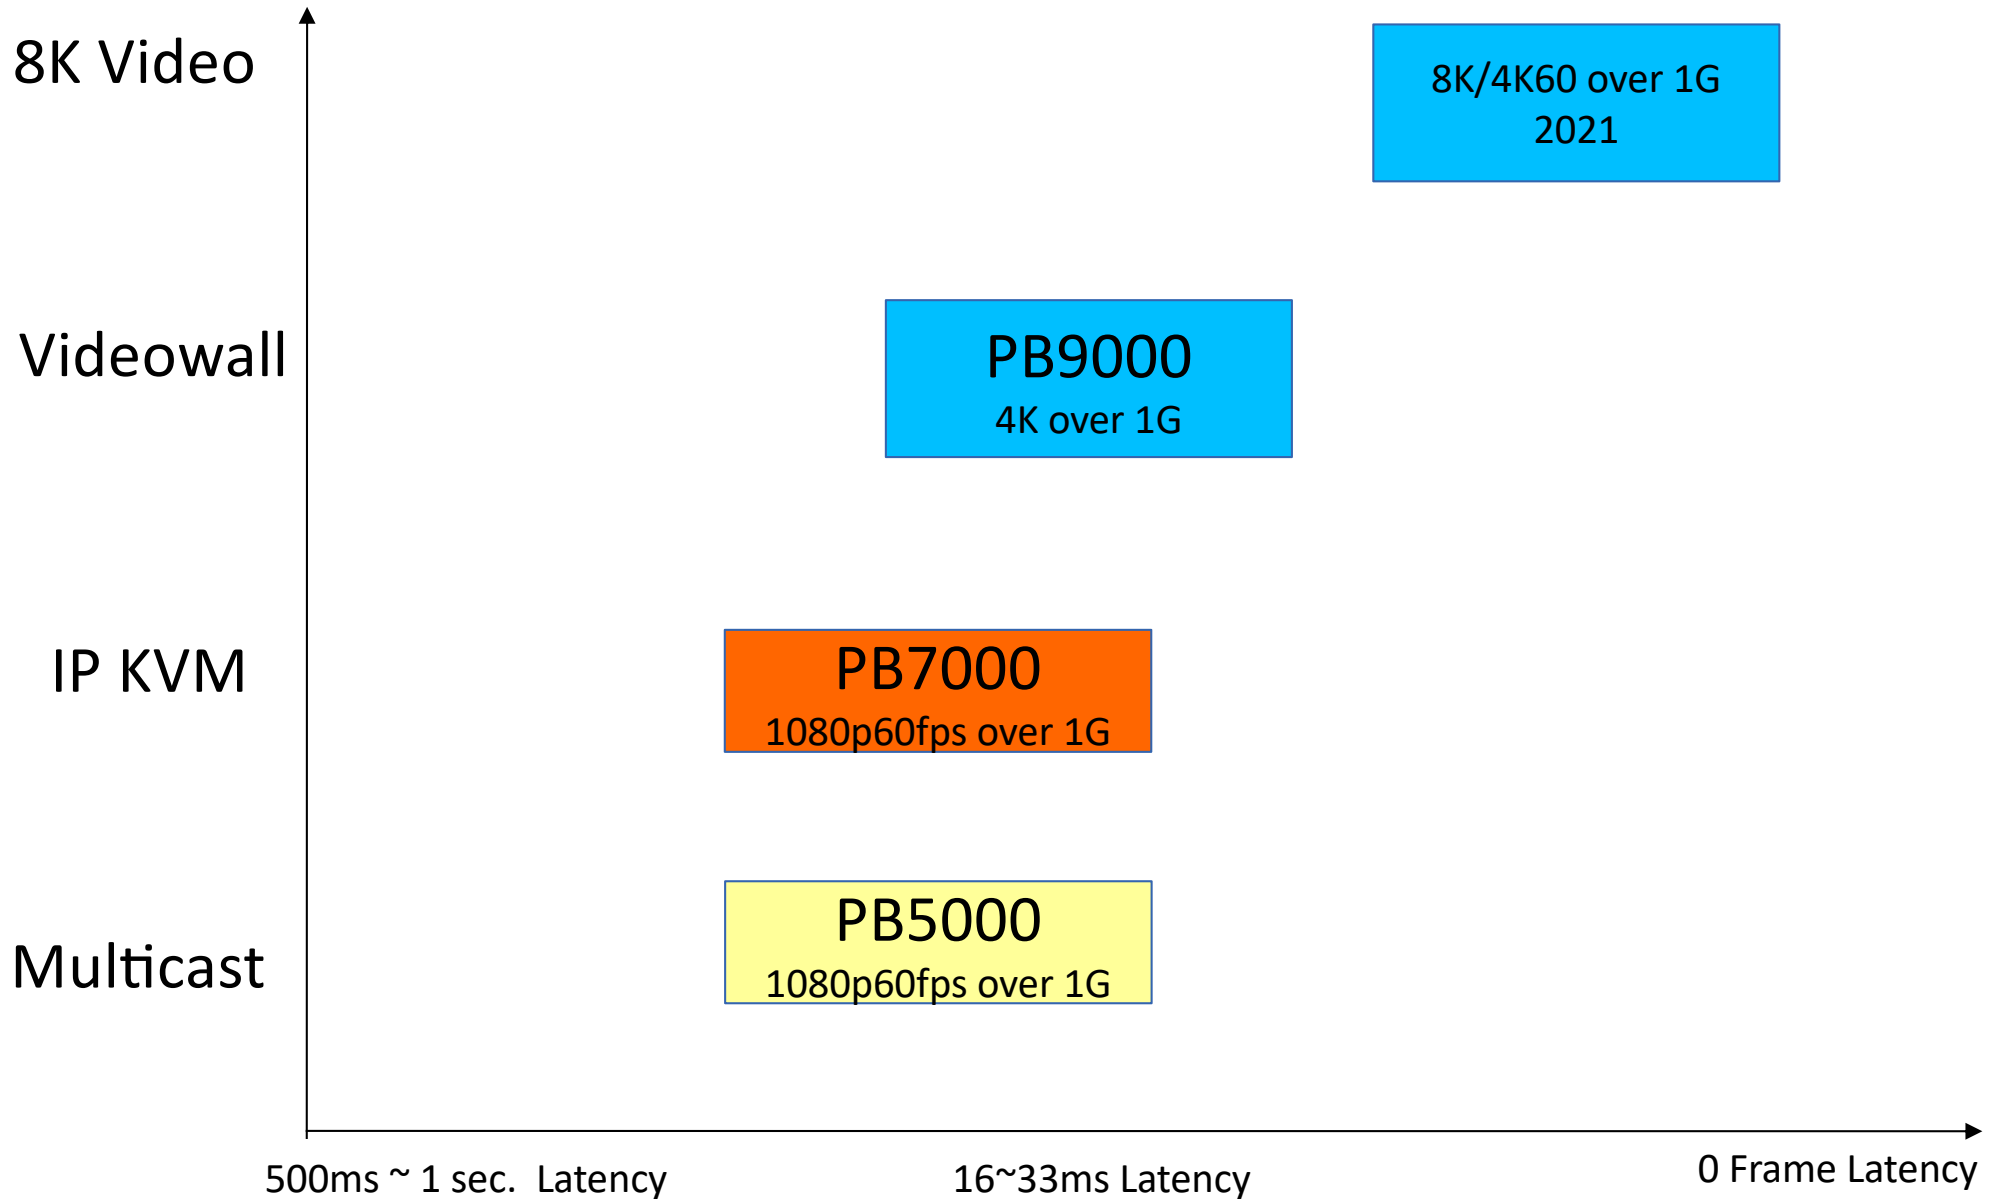

HDMI Over IP Product Line UP