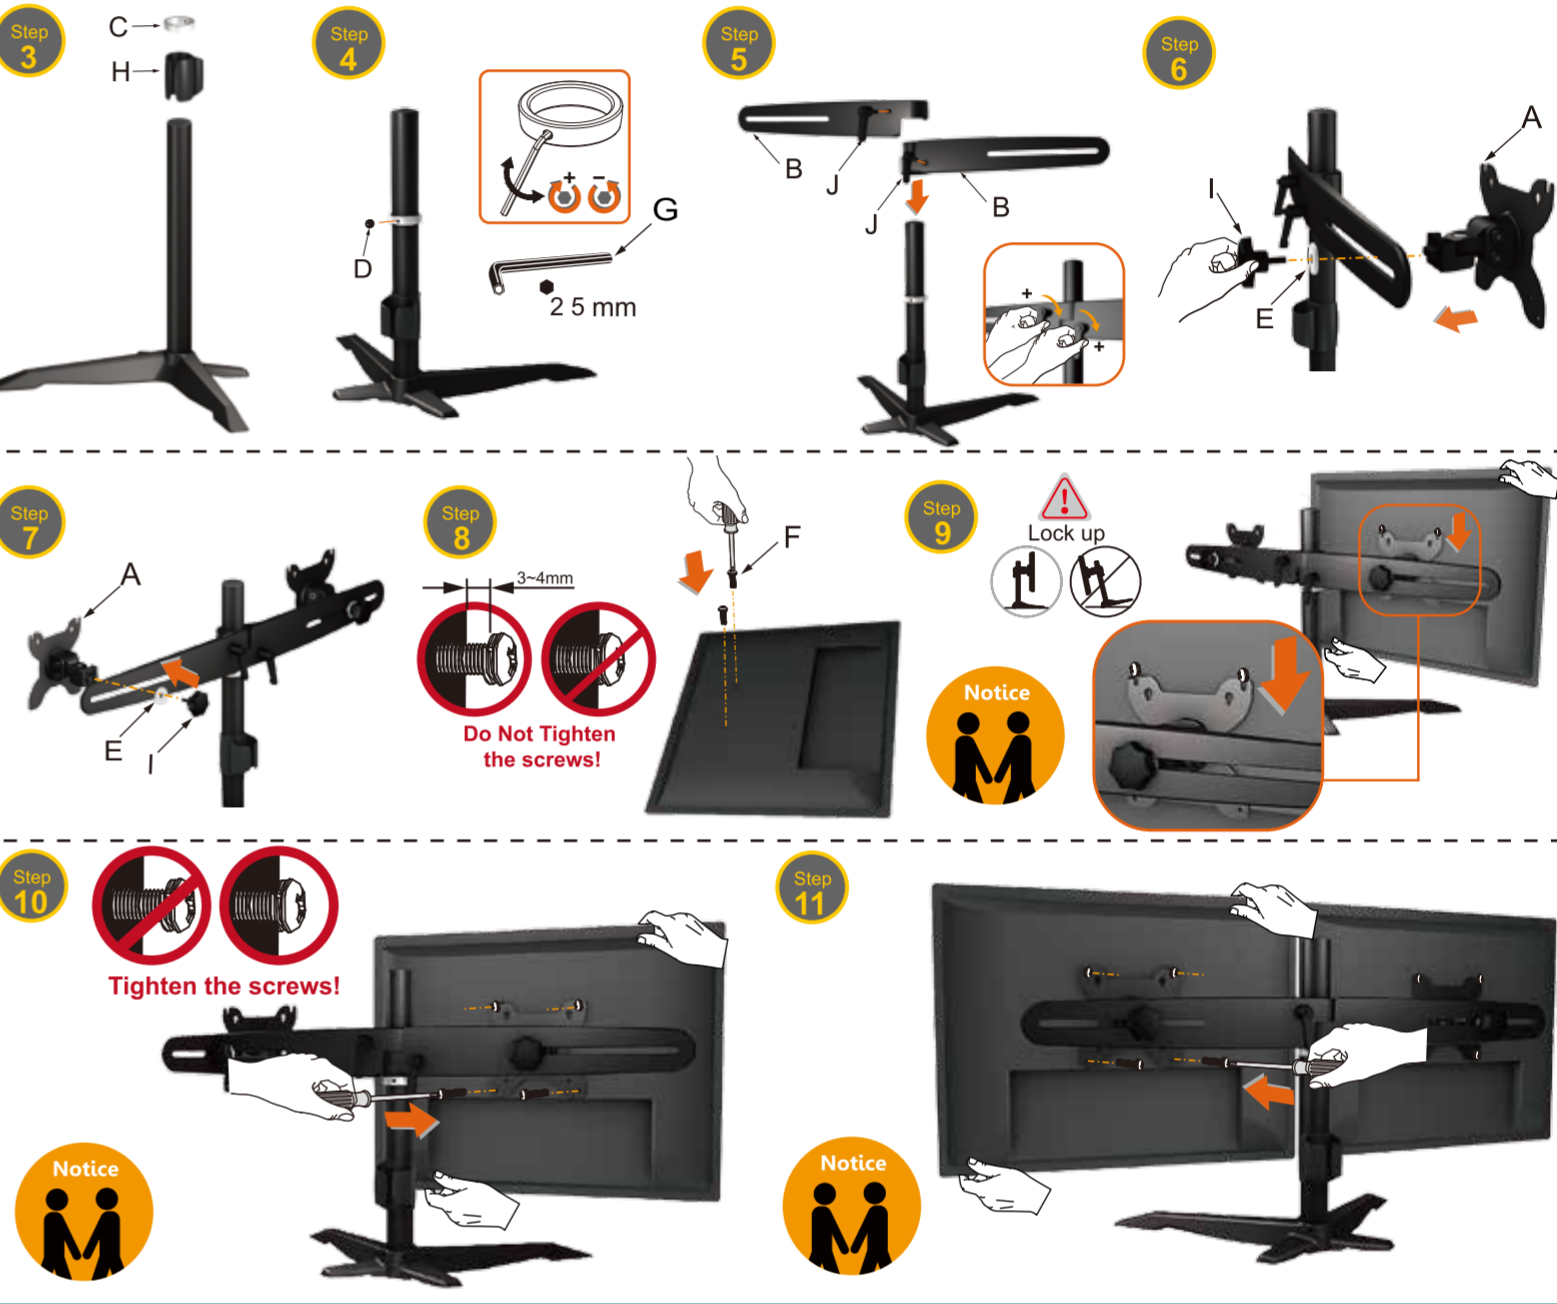

Dual Type Installation Process VESA:200x100

Dual Type Installation Process VESA:100x100

QUAD Monitors Stand Models Installation

QUAD Monitors Stand Models Installation