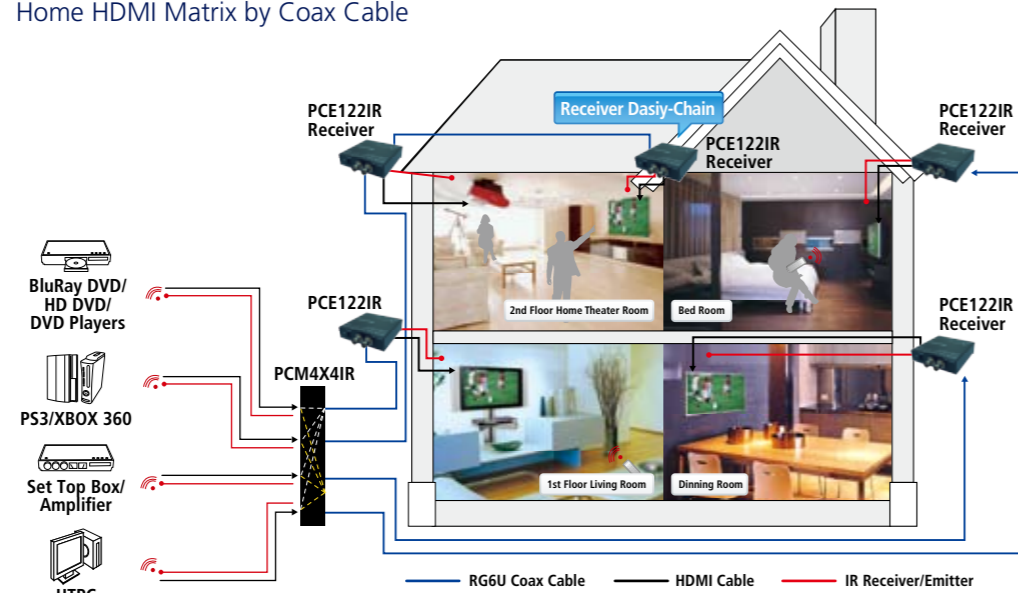

## PCM4x4IR

HDMI Over Single Coax 4 in 4 out Matrix (Sender)  
Home HDMI Matrix by Coax Cable

IR Control Pass Thru

- 4x4 Matrix
- Single Cable
- 7.1Ch Surround
- Daisy Chain
- BNC Connector
- 120M 1080p
- V1.3 HDMI
- 1080p Full HD
- HDCP compliant
- PC DVI compatible

## PCS128

HDMI Over Single Coax 1 in 8 out Splitter (Sender)

HDMI Cable/Lead → RG6U Coaxial Cable →

## PCE122IR

HDMI Over Single Coax with IR Pass-Thru

IR Control Pass Thru

## PCE122

HDMI Over Single Coax

- 120M 1080p
- V1.3 HDMI
- 1080p Full HD
- HDCP Compatible
- PC DVI compatible
- Single Coax
- 7.1Ch Surround
- Daisy Chain
- BNC Connector
- 1to2 Splitter