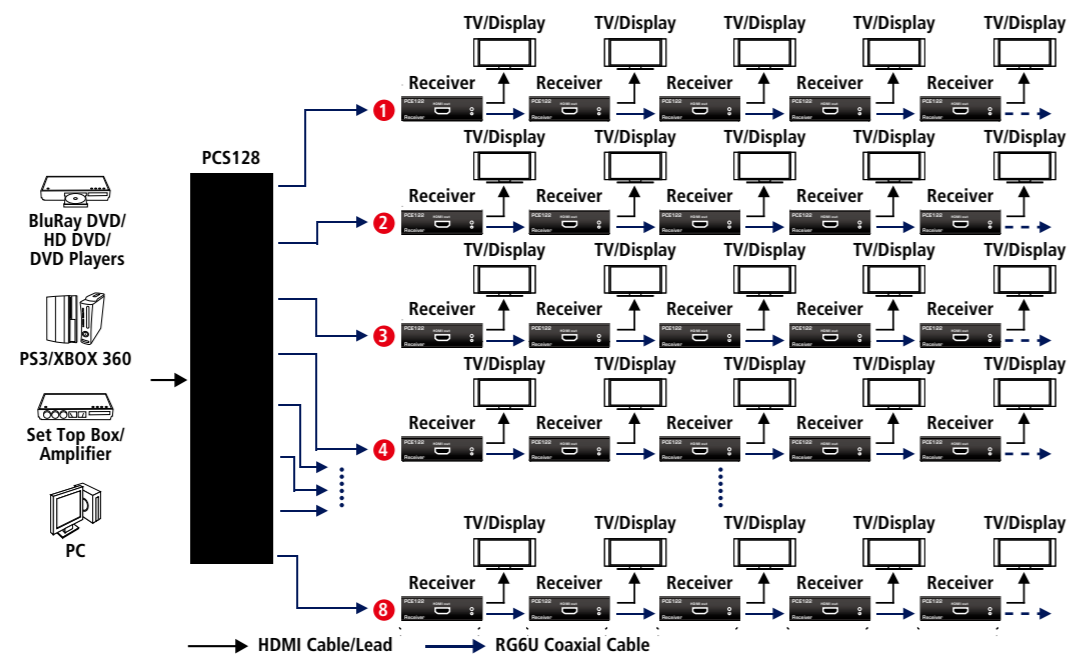

## PCM4x4IR

HDMI Over Single Coax 4 in 4 out Matrix (Sender)  
Home HDMI Matrix by Coax Cable

IR Control Pass Thru

- 4x4 Matrix
- Single Cable
- 7.1Ch Surround
- Daisy Chain
- BNC Connector
- 120M 1080p
- V1.3 HDMI
- 1080p Full HD
- HDCP compliant
- PC DVI compatible

## PCS128

HDMI Over Single Coax 1 in 8 out Splitter (Sender)

HDMI Cable/Lead → RG6U Coaxial Cable →

## PCE122IR

HDMI Over Single Coax with IR Pass-Thru

IR Control Pass Thru

## PCE122

HDMI Over Single Coax

- 120M 1080p
- V1.3 HDMI
- 1080p Full HD
- HDCP Compatible
- PC DVI compatible
- Single Coax
- 7.1Ch Surround
- Daisy Chain
- BNC Connector
- 1to2 Splitter