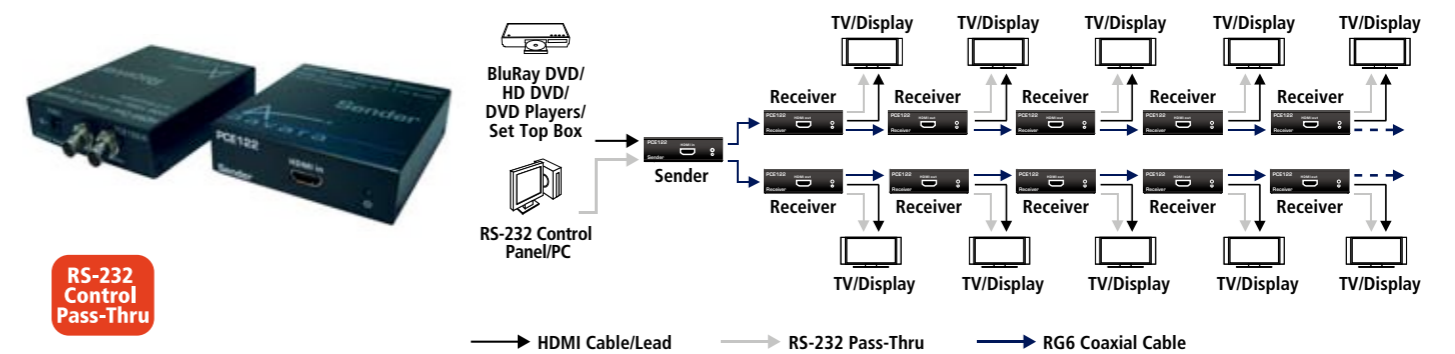

PCE122RS

HDMI Over Single Coax with RS-232 Pass-Thru

RS-232 Control Pass-Thru