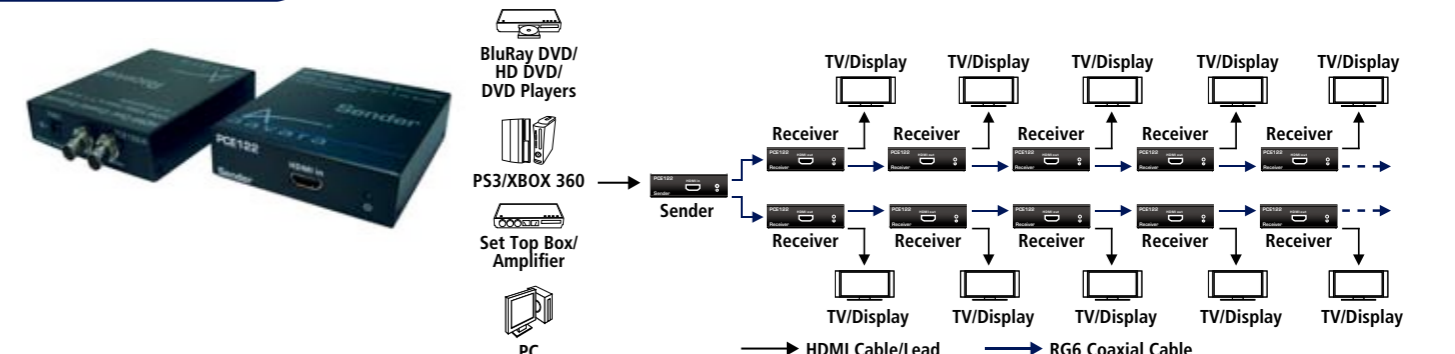

## PCM4x4IR

HDMI Over Single Coax 4 in 4 out Matrix (Sender)  
Home HDMI Matrix by Coax Cable

IR Control Pass Thru

- 4x4 Matrix
- Single Cable
- 7.1Ch Surround
- Daisy Chain
- BNC Connector
- 120M 1080p
- V1.3 HDMI
- 1080p Full HD
- HDCP compliant
- PC DVI compatible

## PCE122RS

HDMI Over Single Coax with RS-232 Pass-Thru

RS-232 Control Pass-Thru

## PCE122

HDMI Over Single Coax

- 120M 1080p
- V1.3 HDMI
- 1080p Full HD
- HDCP Compatible
- PC DVI compatible
- Single Coax
- 7.1Ch Surround
- Daisy Chain
- BNC Connector
- 1to2 Splitter