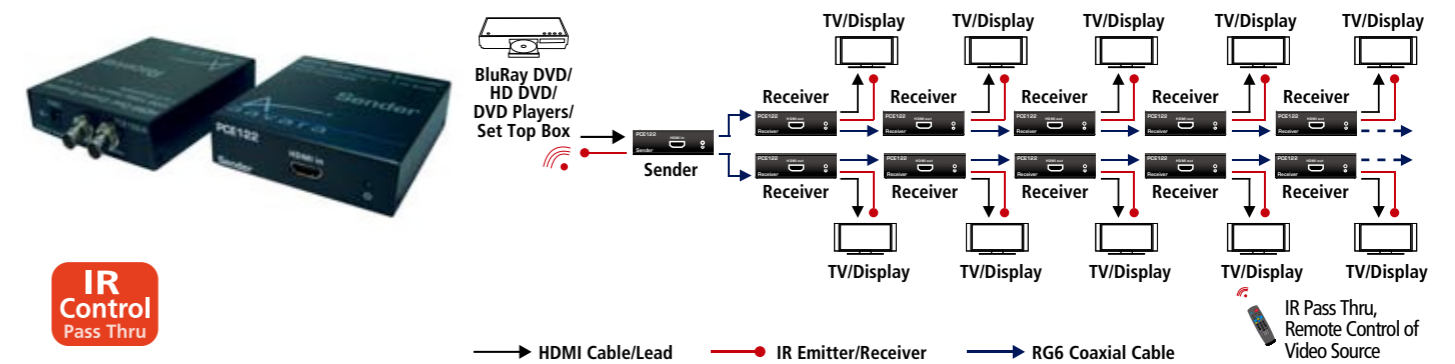

## PCM4x4IR

HDMI Over Single Coax 4 in 4 out Matrix (Sender)  
Home HDMI Matrix by Coax Cable

IR Control Pass Thru

- 4x4 Matrix
- Single Cable
- 7.1Ch Surround
- Daisy Chain
- BNC Connector
- 120M 1080p
- V1.3 HDMI
- 1080p Full HD
- HDCP compliant
- PC DVI compatible

## PCS128

HDMI Over Single Coax 1 in 8 out Splitter (Sender)

HDMI Cable/Lead → RG6U Coaxial Cable →

## PCE122IR

HDMI Over Single Coax with IR Pass-Thru

IR Control Pass Thru

## PCE122

HDMI Over Single Coax

- 120M 1080p
- V1.3 HDMI
- 1080p Full HD
- HDCP Compatible
- PC DVI compatible
- Single Coax
- 7.1Ch Surround
- Daisy Chain
- BNC Connector
- 1to2 Splitter